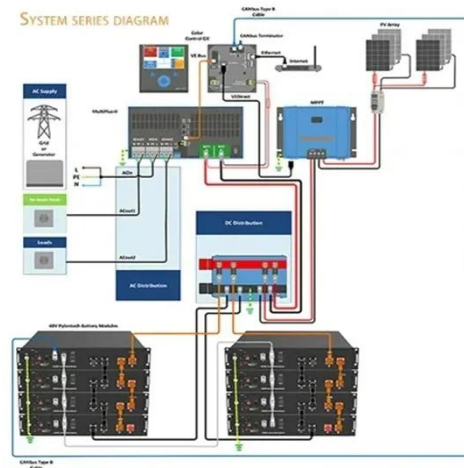

832V 280Ah Outdoor Lifepo4 Battery CiFi
SUN energy storage integrated cabinet
series. Iquid-cooled100kW 232kWh

lithium battery ESS Integrated Solar Power Cabinet, an advanced high ...

[Get Price](#)

Contact Us