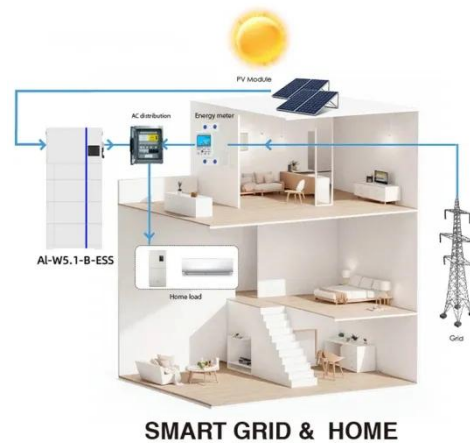

groundbreaking private 5G network proof-of-concept (PoC) aimed at automating Transocean Logistics' container inspection ...

[Get Price](#)