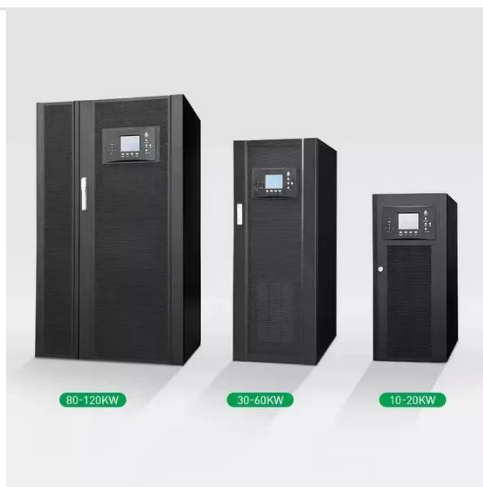

groundbreaking private 5G network proof-of-concept (PoC) aimed at automating Transocean Logistics' container inspection ...

[Get Price](#)