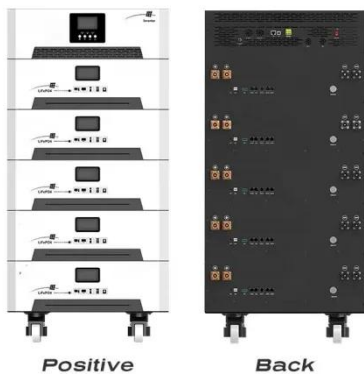

I energy storage and microgrid applications.

[Get Price](#)

¿Qué es una query? Definición, significado en SEO y ejemplos

¿Qué es una query? Una query es el término o concepto que escribimos en Google u otros buscadores al realizar una búsqueda por palabra clave o keyword. Dicha consulta dará como ...

[Get Price](#)

Sunway Intelligent liquid-cooled 100kW 232kWh Outdoor Cabinet Energy

Delivers 100 kW rated AC power and 232 kWh battery capacity for industrial and commercial energy needs. Designed with IP55 protection, transformer isolation, and real-time monitoring for enhanced ...

[Get Price](#)

Traducción de QUERY al español

Comprende el significado exacto de "query" y aprende a usarlo correctamente en cualquier contexto.