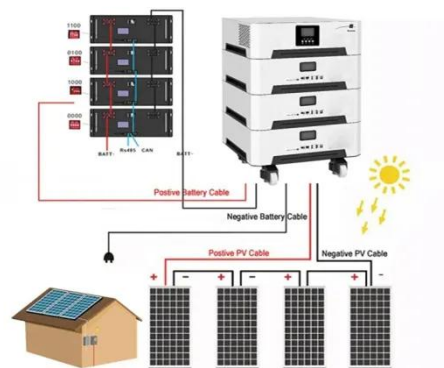

Indoor Photovoltaic Energy Cabinet

The Huijue Indoor Photovoltaic Energy Cabinet is a complete high-performance