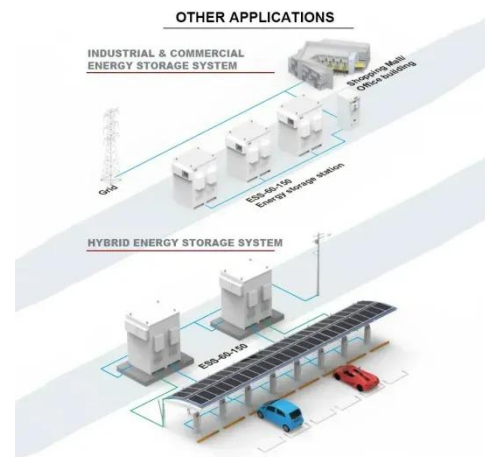

Contact Us

For catalog requests, pricing, or partnerships, please visit: