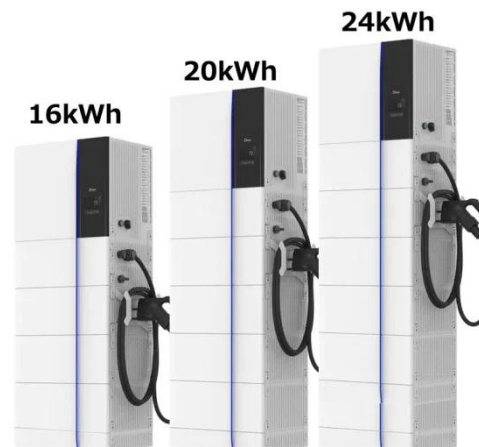

12 volt inverters , Newegg

Search Newegg for 12 volt inverters. Get fast shipping and top-rated customer service.