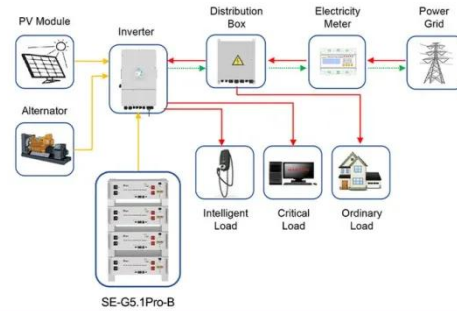

Amazon : LiTime 3000W Pure Sine Wave Inverter Charger, 12V DC to

2-in-1 Inverter Charger: This hybrid inverter integrates an 3000W inverter and 5A-45A battery charger in one unit, effectively saving installation space, simplifies wiring, and reducing costs. With a peak ...

[Get Price](#)

Application scenarios of energy storage battery products