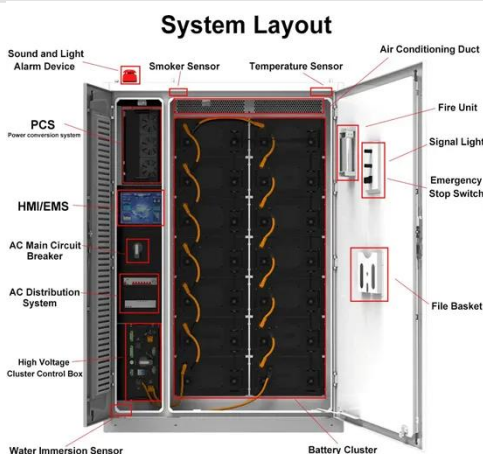

[Get Price](#)

600W 12V Low Frequency Inverter Clean Pure Sine Heavy Duty

Experience uncompromising power reliability with the AIMS Power 600W Pure Sine Power Inverter. Engineered to deliver true 120VAC power with a true neutral - virtually identical to grid power.