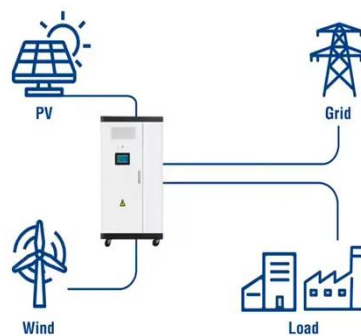

[Get Price](#)

Amazon : 7000W 9000W Pure Sine Wave Inverter DC 12V to AC 220V ...

9000W inverter with continuous (rated) power of 3500W and peak power of 9000W. (We should refer to the continuous power when purchasing an inverter, which refers to the output power ...

Inverter 12V 220V 9000W

Unmatched Power and Efficiency Our 12V to 220V 9000W inverter is a powerhouse that delivers the stability and efficiency you require. Designed to handle a wide range of electrical loads, this inverter ...

[Get Price](#)

Utility-Scale ESS solutions

Amazon : ZWEBY 9000W Pure Sine Wave Inverter 12v DC to ...

About this item ?Pure sine wave inverter?This is a true pure sine wave inverter,stable and efficient. It can convert 12V/24V/48V/60V DC to 248VAC.