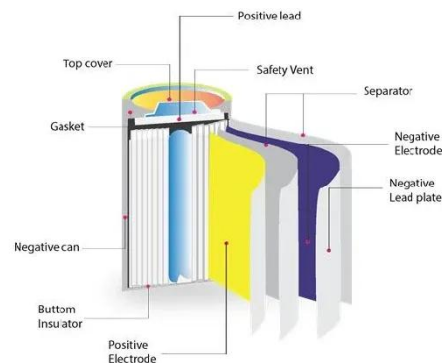

Outdoor Telecom Cabinets for Reliable Deployment

Our outdoor telecom cabinets ensure a good fit and perform well in the field. With features like weather resistance, dust protection, and vandalism