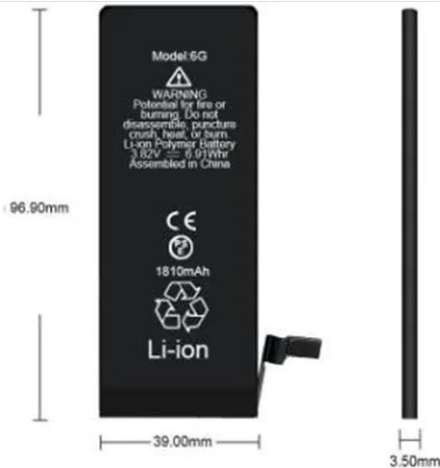

we build complete cabinets with wiring, testing and documentation so ...

[Get Price](#)

One Site One Cabinet Power Cabinet Solution

One cabinet per site is sufficient thanks to ultra-high energy density and efficiency. The eMIMO architecture supports multiple input (grid, PV, genset) and output (12/24/48/57 V DC, 24/36/220 V ...

[Get Price](#)

Telecom Power System

In short, ZTT is committed to providing high-quality and customized power solutions for the global communication industry with its comprehensive advantages in communication power system design, ...

[Get Price](#)

ASG Power , Custom Power and Controls Cabinets

Using your desired PLC or computer platform and HMI screen or manual interface, we can design your hardware