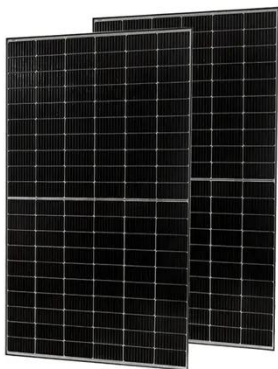

215kWh battery storage. Built with robust 480W modules, it powers extended off-grid missions, from microgrids to rural factories, ...

[Get Price](#)

---

20 ft Container Energy Storage System , Energy Tech

1. Remote temporary site 2. Back up and supplement energy for commercial buildings 3. Dedicated off-grid energy system design for any application 4. Disaster relief emergency energy supply This ...

[Get Price](#)

Hydroponic Farm Shipping Container: Features, Dimensions, Add ...

Learn about features, dimensions, add-ons, and pricing for sustainable indoor hydroponic farm shipping containers.

[Get Price](#)

Solar Container for Agriculture

Solar container for agriculture delivers clean, reliable power to farms, cutting costs and supporting sustainable farming in remote areas.