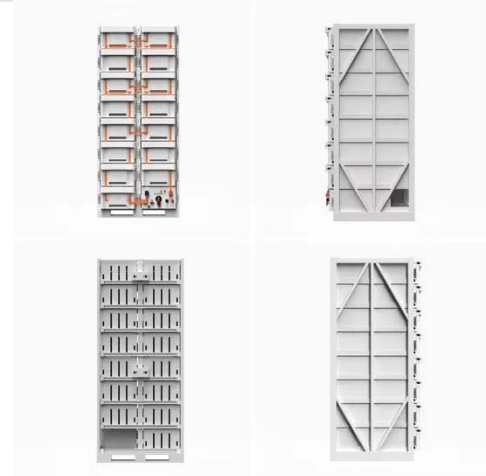

20-foot mobile energy storage container for farms

Overview

Designed to be strong and mobile, it offers 140kWh per day, thanks to its 60 m² solar array and 50 kWh battery storage. A solar container for agriculture gives you steady solar power where you need it. This helps the environment and saves you money. In Kenya, one farm used. RPS supplies the shipping container, solar, inverter, GEL or LiFePo battery bank, panel mounting, fully framed windows, insulation, door, exterior + interior paint, flooring, overhead lighting, mini-split + more customizations! RPS can customize the Barebones and Move-In Ready options to any design. The core objective was to reimagine a standard shipping container as a self-contained energy hub, equipped with advanced solar integration, high-capacity batteries, and intelligent power management systems. Built with robust 480W modules, it powers extended off-grid missions, from microgrids to rural factories, ensuring continuous operation even under adverse conditions. Join us as a distributor! Sell. Hydroponic container farms offer a clean, efficient way to grow food year-round without soil or farmland. Containers come in sizes like 20 ft, 40 ft, and 45 ft—customizable for different crop volumes and growing setups. Add-ons like water recirculation, solar panels, and remote monitoring boost. Increase your energy capabilities with our compact and powerful 20ft Solar Energy Container construction.

20-foot mobile energy storage container for farms

20-foot energy storage container

The energy storage battery system adopts 1500V non-walk-in container design, and the box integrates energy storage battery clusters, DC convergence cabinets, AC power distribution cabinets, ...

[Get Price](#)

The LunaVault: Transform a 20-ft shipping container into a high

This ambitious endeavor transforms a standard 20-foot shipping container into a high-capacity, modular, and off-grid power system capable of supporting diverse energy needs.