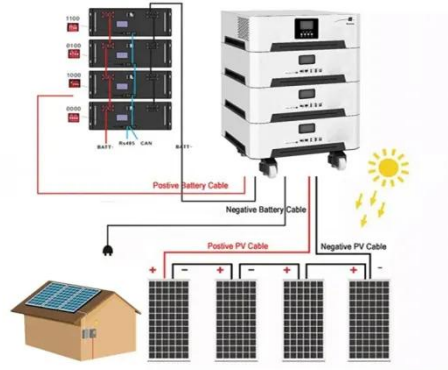

[Get Price](#)

Contact Us

For catalog requests, pricing, or partnerships, please visit:
<https://k3gizycko.pl>