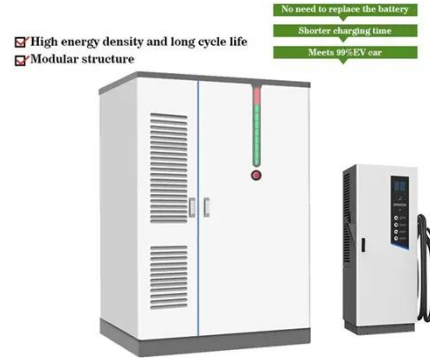

MWh Liquid-Cooled Containerized Energy Storage System

[Get Price](#)

Contact Us

For catalog requests, pricing, or partnerships, please visit:
<https://k3gizycko.pl>