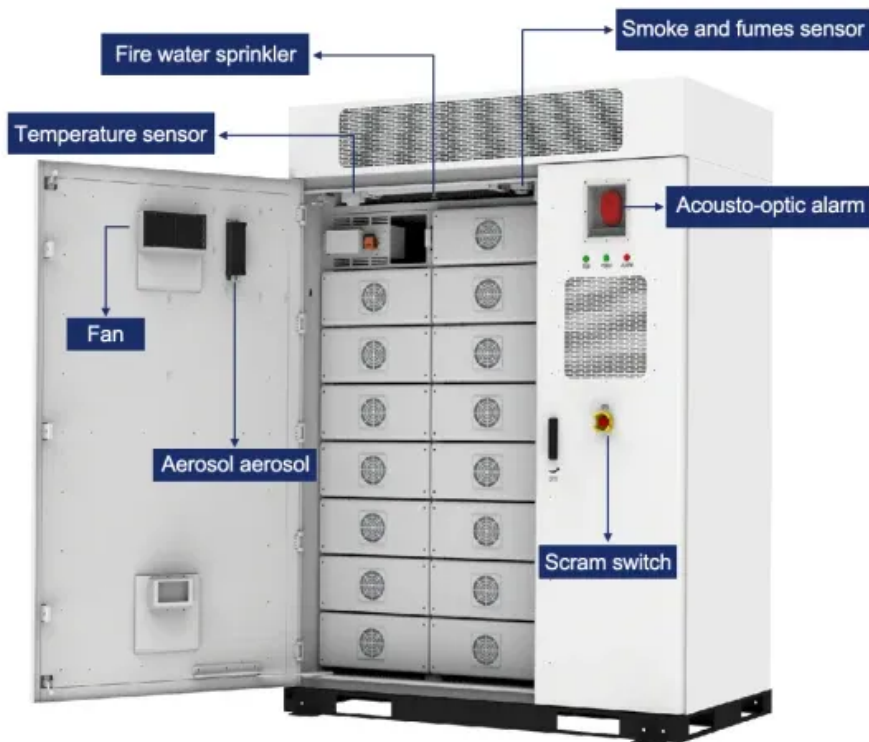

200kW Power Storage Cabinet for Mountainous Areas