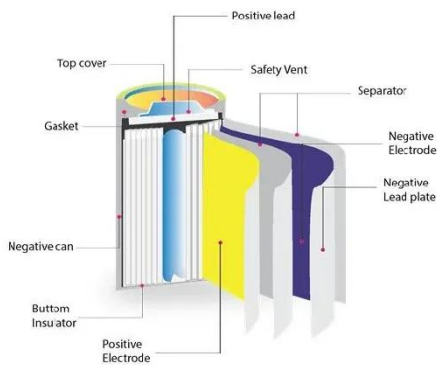

[Get Price](#)

200 kWh Battery Energy Storage System , BESS ...

We offer 200 kWh battery energy storage systems to ...

[Get Price](#)

200kwh Outdoor Integrated Energy Storage Cabinet

Discover TANFON's Outdoor Integrated Energy Storage Systema cutting-edge solution that seamlessly combines lithiumiron phosphate batteries. advanced Battery ManagementSystem (BMS), Power ...

[Get Price](#)

Commercial & Industrial Storage BESS System 200kWh, 220kWh, ...

This article introduces GSL ENERGY's dual-cabinet GSL-BESS50kVA high-voltage hybrid integrated energy storage system, which covers a capacity range of 200kWh to 315kWh and features ...