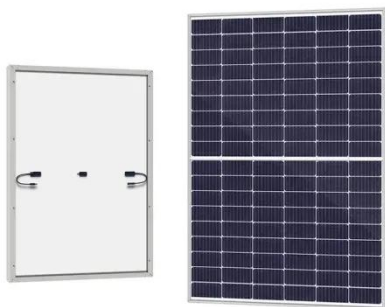

[Get Price](#)

200kWh-241kWh High Voltage Lithium Battery Energy Storage ...

BSLBATT ESS-GRID Cabinet Series is an industrial and commercial energy storage system available in capacities of 200kWh, 215kWh, 225kWh, and 245kWh. It offers peak shaving, energy backup, ...

[Get Price](#)

200kWh 215kWh 225kWh 245kWh C& I ESS Battery System , BSLBATT

The C& I ESS Battery System is a standard solar energy storage system designed by BSLBATT with multiple capacity options of 200kWh / 215kWh / 225kWh / 245kWh to meet energy needs such as ...