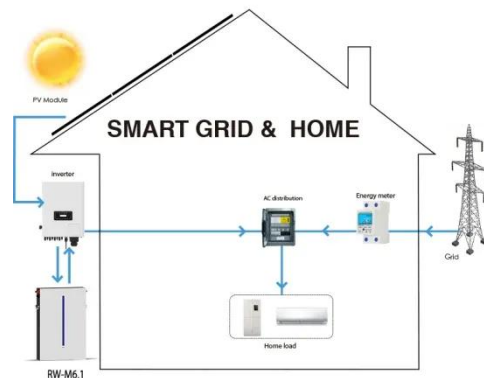

Rath Communication Area of Refuge Power Supply 24vdc

This system features a lockable Power Supply cabinet and two-way communication utilizing one dedicated phone line. With one pair of wires between the call box and distribution module, installation ...

[Get Price](#)