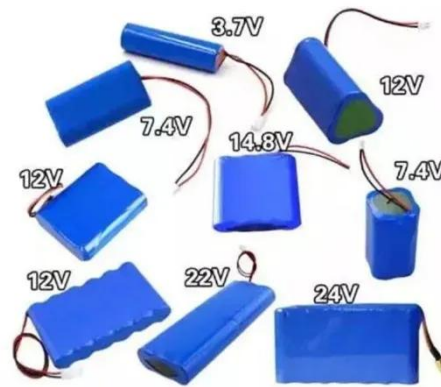

Cobra 2,500W Pro Power Inverter, CBRCP12500W

The Cobra 2,500 Watt PRO Power Inverter turns your car battery into usable AC household current. It is ideal for cross-country professional drivers, travelers, service contractors, campers, RV enthusiasts, ...

[Get Price](#)

Contact Us

For catalog requests, pricing, or partnerships, please visit: