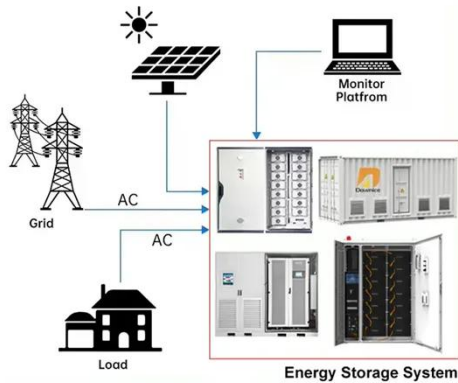

2MW Communication Power Supply Cabinets along the Belt and Road

DISTRIBUTED PV GENERATION + ESS