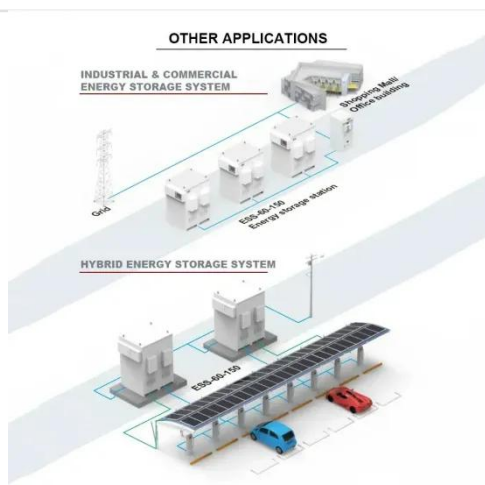

[Get Price](#)

Amazon : Anker SOLIX F3800 Portable Power Station, 3840Wh, ...

Amazon : Anker SOLIX F3800 Portable Power Station, 3840Wh, LiFePO4 Batteries, Ultra-High 6000W AC Output with 120V/240V, Solar Generator for Home Backup, RVs, ...