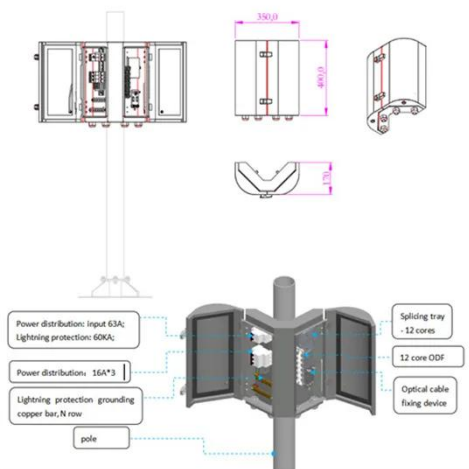

300A 24V inverter

Samlex PST-300-24: 24v 300 Watt Pure Sine Wave Inverter

The Samlex America PST-300-24 is a 24v 300-watt pure sine wave power inverter. This inverter takes an input of 24 VDC and inverts it to produce 120 VAC. This allows you to run household devices off ...

[Get Price](#)

APS300 PowerBright 300 Watt 24 Volts Pure Sine Power Inverter

This Power Bright Power Inverter is capable of providing up to 300 watts of pure sine wave power with less than 3% THD, resulting in easier start up on inductive loads, lower power consumption, brighter ...

[Get Price](#)

Power Bright 300 Watt 24V Pure Sine Inverter APS300-24

Power Bright APS300-24 300 Watt 24 Volt Pure Sine Wave Power Inverter has one AC outlet and is known for it's stead, predictable reliability over the years.

[Get Price](#)

Morningstar - 300VA 24VDC 60Hz