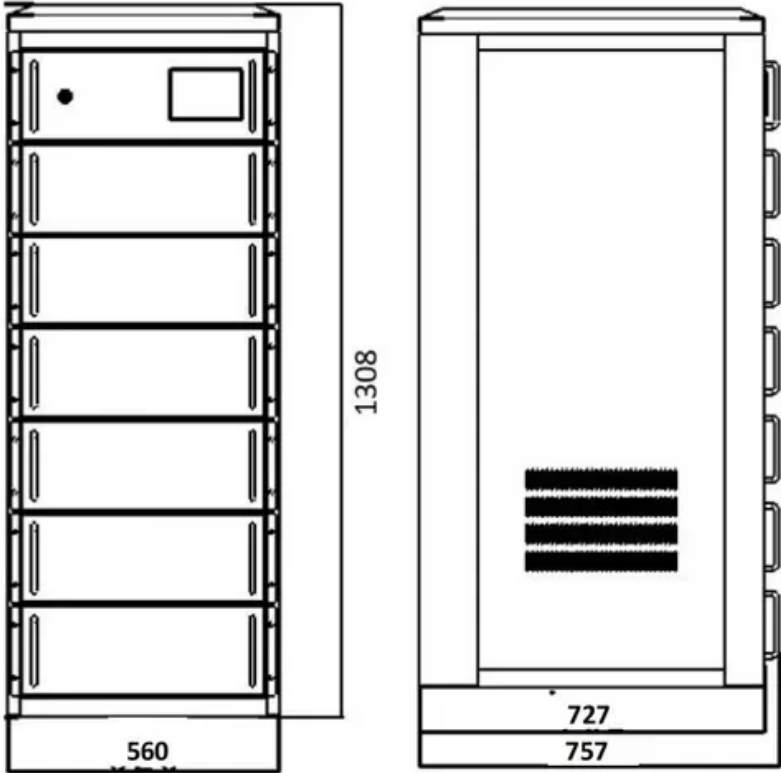

30kWh Communication Cabinet Wholesale