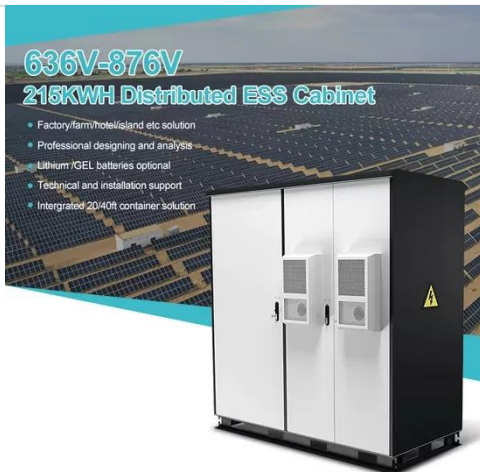

Home Backup (Black, 220V)

[Get Price](#)

360V DC Converter

Converts 360V DC input into 220V AC output, enabling standard household and industrial appliances to operate from a high-voltage DC source. Steps down 360V DC to a safer and commonly used 48V ...

[Get Price](#)

---

220 Volts Inverter

CHENGSI 200 Watt Pure Sine Wave Power Inverter DC 12V to AC 220V or DC 24V to AC 220V Converter, for Home, RV, Truck, Off-Grid Solar Power Inverter, Maximum Power Output of 1500W

[Get Price](#)

Contact Us

For catalog requests, pricing, or partnerships, please visit:
<https://k3gizycko.pl>