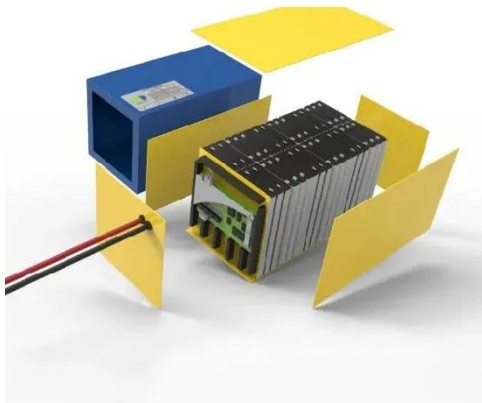

### 40kWh/45kWh/50kWh/55kWh/60kWh 30kVA All In One Mini C& I BESS

The Mini C& I ESS has numerous applications such as Microgrid, backup, off-grid peak shaving, time of use, self-supply, demand response, and Virtual Power Plant (VPP).

## h BESS Battery

Compact 30kVA all-in-one C& I energy storage system with 40-60kWh options, ideal for small businesses, EV charging, telecom, and microgrid backup.

[Get Price](#)