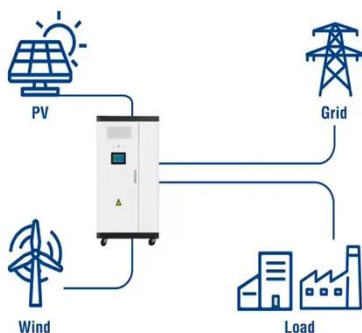

### PowerHouse Lithium 48V 32Ah Deep Cycle Battery

High output 48V lithium-ion battery designed for use on golf carts, electric outboards and 4-wheelers. Engineered with Lithium Iron Phosphate (LiFePo4) technology, this battery has twice the power, half ...