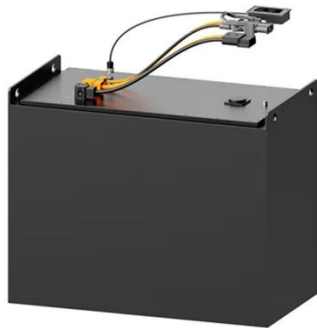

1.63kWh

Power your system with the 48V Eagle 2 LiFePO4 32Ah Battery. Compact and efficient, this 1.63kWh battery is ideal for solar and backup power applications, providing reliable energy storage for off-grid ...

[Get Price](#)

48V 32Ah Deep Cycle Battery Add-Ons

Lithium batteries designed for bass boats, deep v, golf carts, and RV'S.

[Get Price](#)

BigBattery 48V EAGLE 2 - LiFePO4 - 32Ah - 1.63kWh

Beyond efficient and long-lasting lithium power storage, the EAGLE 2 comes equipped with advanced features that enhance safety and power visibility. It includes a built-in LED capacity meter on top for ...

[Get Price](#)