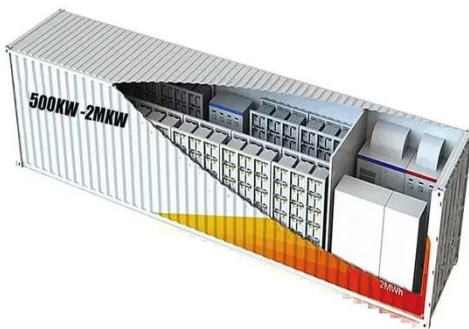

Outside Plant Enclosures (OSP) , Moore

This heavy-duty enclosure securely houses a Stand By Power Supply and three (3) batteries along with equipment and cable required for fiber optic conversion and/or distribution.

[Get Price](#)

Contact Us

For catalog requests, pricing, or partnerships, please visit:
<https://k3gizycko.pl>