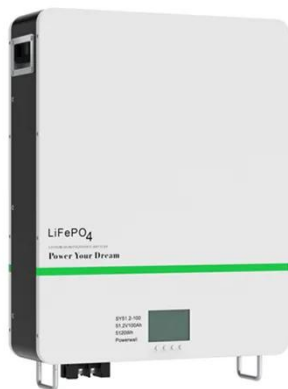

[Get Price](#)

500 kW/250 kWh Mid-Node , Aggreko US

Built for rapid deployment, our 500 kW capacity batteries are a fast way to increase your efficiency, on or off the grid. Packaged with everything you need - from fire protection to HVAC - they're an effective ...

[Get Price](#)

Stationary Energy Storage , SBE500 , Generac

Generac's SBE500 battery energy storage system is our latest addition to a portfolio of products and technologies helping commercial and industrial customers to meet their current and future energy goals.

[Get Price](#)

500kW Battery Energy Storage System

Each BESS container has either a 300kW or 500kW PCS system offering a complete, install ready energy storage system. All system systems are offered with either 400VAC or 480VAC 3 phase ...