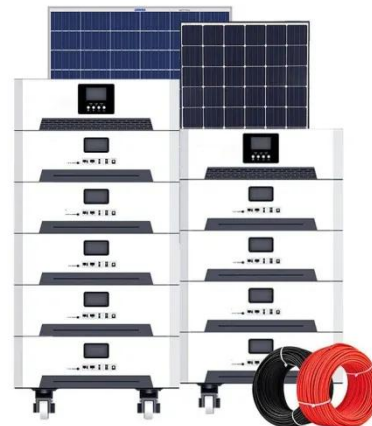

5G Base Station Lithium Battery Cabinet with AC DC Integration

5G Base Station Lithium Battery Cabinet with AC DC Integration

Complete Guide to 5G Base Station Construction , Key Steps, ...

Explore how 5G base stations are built--from site planning and cabinet installation to power systems and cooling solutions. Learn the essential components, technologies, and challenges ...

[Get Price](#)

Battery Storage Cabinet

Supports hybrid AC/DC input, including AC220V, DC48V, and DC110V, compatible with grid, solar, or backup power sources. Double-layer insulated cabinet design provides thermal stability and extends ...