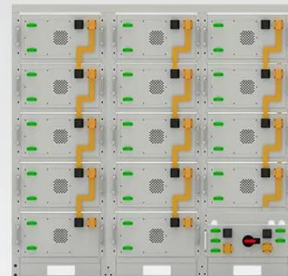

Battery String-S224

- 1C Charge/Discharge
- Easy configuration and maintenance
- Power supply can be single battery string or parallel battery strings