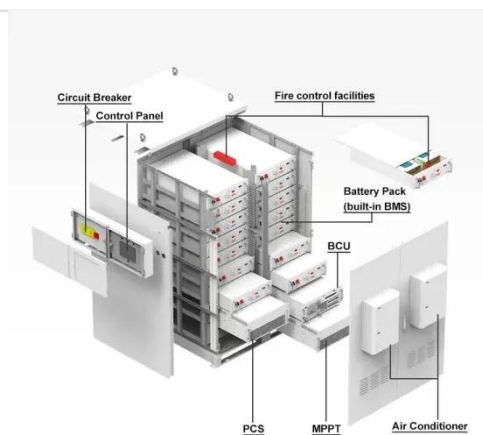

[Get Price](#)

- IP65/IP55 OUTDOOR CABINET
- IP54/55
- OUTDOOR ENERGY STORAGE CABINET
- OUTDOOR BATTERY CABINET

Comparison of Power Consumption Models for 5G Cellular Network ...

A new power model structure is proposed in order to assess the power consumption of traditional base stations, their extensions, and alternative architectures such as large-scale antenna

[Get Price](#)

Power Consumption Modeling of 5G

Multi-Carrier Base Stations: A ...

The fifth generation of the Radio Access Network (RAN) has brought new services, technologies, and paradigms with the corresponding societal benefits. However,

[Get Price](#)

Final draft of deliverable D.WG3-02-Smart Energy Saving of 5G ...

This document contains Version 1.0 of the ITU-T Technical Report on "Smart Energy Saving of 5G Base Station: Based on AI and other emerging technologies to forecast and optimize the management of ...