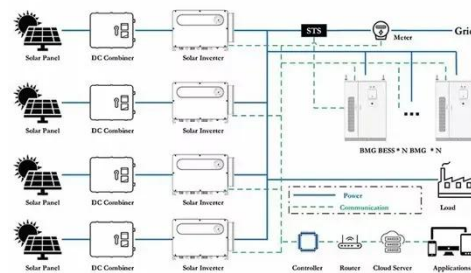

### YABO SG600 600W Emergency Backup Battery and Battery-Powered Inverter

YABO 600W Power Station - Premium portable power with 600W output (577Wh capacity), designed for demanding devices like projectors, power tools, and home appliances. Features pure sine wave ...