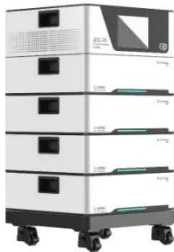

cabinet 60kw for Reliable Electrical

Enhance protection and durability with versatile outdoor telecom cabinet 60kw designed for various electronic applications. Ideal for safeguarding sensitive components.

[Get Price](#)

Outdoor Telecom Cabinets

Designed to save deployment cost and time, our innovative solutions include hub collapse, battery backup, composite mounting platforms and modular series cabinets.

[Get Price](#)

Why Choose the E-abel Modular Power Cabinet? The Detachable

The defining feature of the E-abel modular power cabinet is its fully detachable structure, designed to enhance transportation efficiency, reduce installation time, and simplify long-term ...

[Get Price](#)