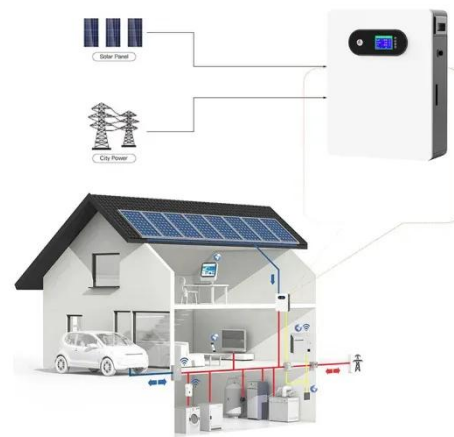

purchase order.

[Get Price](#)

Battery Cabinet

With its spacious 42U capacity and 800mm depth, the Linkbasic Battery Cabinet provides ample room to accommodate your battery setup while allowing for easy access and maintenance.

[Get Price](#)

Contact Us

For catalog requests, pricing, or partnerships, please visit:
<https://k3gizycko.pl>