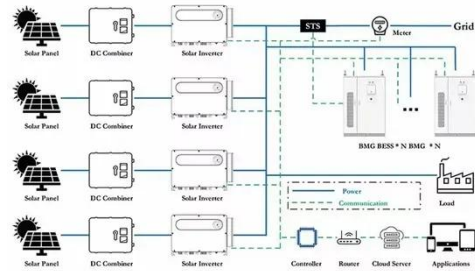

solar applications. With a nominal capacity of 10.1 kWh, it integrates ...

[Get Price](#)

Contact Us

For catalog requests, pricing, or partnerships, please visit:
<https://k3gizycko.pl>