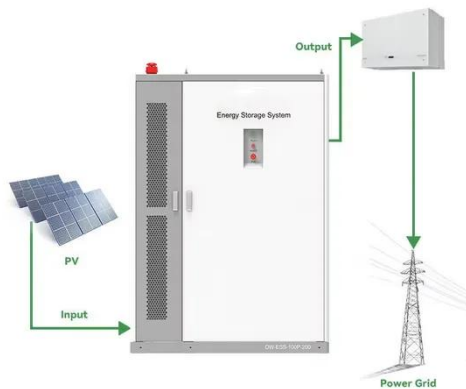

Their energy storage capacity is typically lower than that of battery systems, and they ...

[Get Price](#)

There: Definition, Meaning, and Examples

There (interjection): Used for emphasis or reassurance. The word "there" can refer to a place, be used to introduce a sentence, or act as a filler when stating something exists.

[Get Price](#)

How does flywheel technology work?

When power is needed, the rotor slows down, converting the kinetic energy back into electricity. Made from recyclable materials, our Flywheel is fast, powerful, more durable, and better for the planet than ...

[Get Price](#)

There Definition & Meaning

Used to introduce a clause or sentence. There are numerous items. There must be another exit.