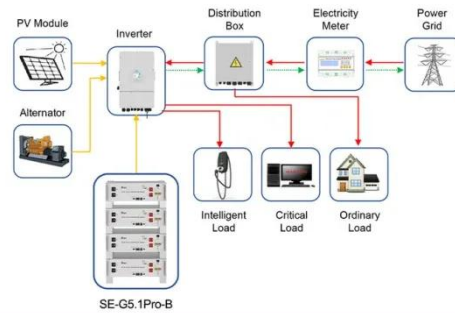

give it emphasis or focus (underlined below): ...

[Get Price](#)

Application scenarios of energy storage battery products