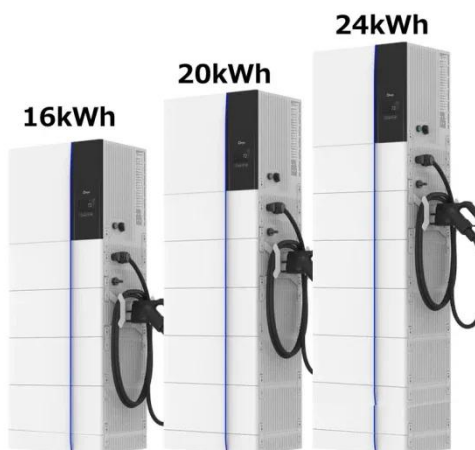

Are there any flywheel energy storage generators for home use

---

"Their" vs. "There" vs. "They're": What's the Difference?

In this article, we'll explain the meanings of their, there, and they're, how to use each word correctly, and provide example sentences for each term. We'll also give some tips on how to ...

[Get Price](#)

Flywheel Energy Storage System: What Is It and ...

Storing energy just by spinning a wheel?
Read this article to learn more about
flywheel energy storage system!

[Get Price](#)

7 Best Flywheel Energy Storage Systems for Homes

You've now explored some of the top flywheel energy storage systems for homes. Whether you're looking for high capacity, efficiency, or compact design, there's an option to suit your ...

[Get Price](#)

THERE Definition & Meaning