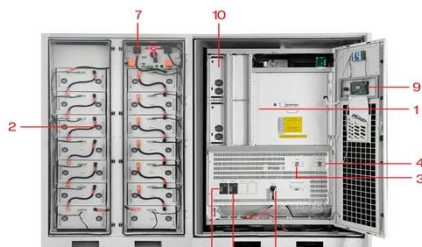

Base Station Energy Cabinet

The Base Station Energy Cabinet is a fully enclosed, weather-resistant telecom energy cabinet designed to provide reliable power distribution and battery backup for outdoor communication networks.

[Get Price](#)

1 PCS Module	6 OPV2 side circuit breaker
2 Battery room	7 High Volt Box
3 Grid side circuit breaker	8 BAT side circuit breaker
4 Load side circuit breaker	9 LCD display screen
5 OPV1 side circuit breaker	10 MPPT

Outdoor Photovoltaic Energy Cabinet, Base Station Energy Storage

An Outdoor Photovoltaic Energy Cabinet is a fully integrated, weatherproof power solution combining solar generation, lithium battery storage, inverter, and EMS in a single cabinet. It delivers clean, ...

[Get Price](#)

Solar telecommunications base station

The solar power supply system of the communication base station consists of photovoltaic modules, array brackets, sink boxes, charge and discharge controllers, battery packs, inverters, etc., as shown ...

[Get Price](#)