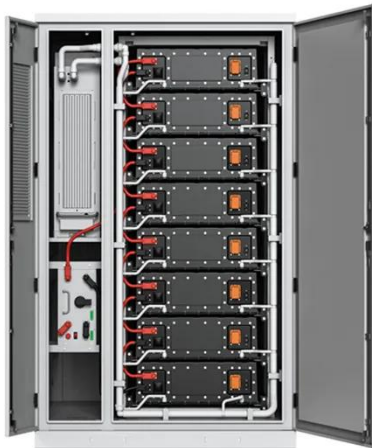

Integrated Outdoor Telecom Cabinet Manufacturers

Our cabinets are built to withstand harsh weather conditions and provide excellent protection for power management systems, telecom base stations, energy storage battery systems, and radio equipment.

[Get Price](#)

Outdoor Enclosures , NEMA-Rated Telecom Cabinets , IP55, IP65

Discover AZE's premium outdoor enclosures designed for superior