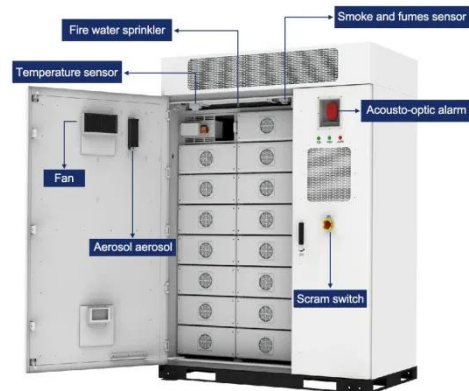

15 Exciting Things to Do in Baku, Azerbaijan (2026)

All the best things to do in Baku, Azerbaijan - including must-sees, alternative places in Baku, and day trip ideas.

[Get Price](#)