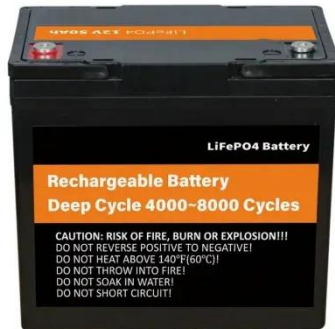

density capacity, and rapid deployment for demanding telecom applications.

[Get Price](#)

Telecom Site Energy Storage Cabinet

The outdoor photovoltaic energy cabinet can provide reliable housing for network servers, edge computers, professional equipment, monitoring systems, photovoltaic, and battery systems.

[Get Price](#)