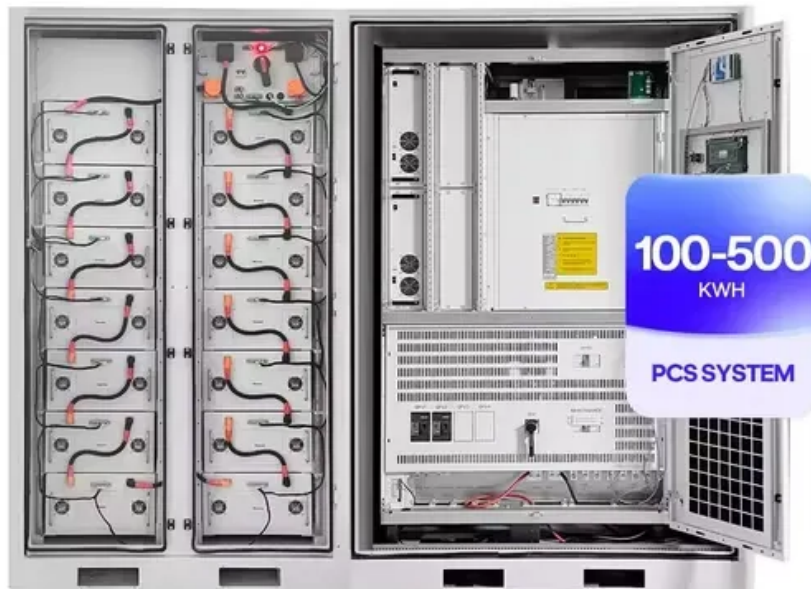

Botswana energy storage battery cabinet 1MWh is more efficient than traditional generators

Botswana energy storage battery cabinet 1MWh is more efficient th

Botswana Industrial Energy Storage Cabinet Manufacturer: Powering

[Get Price](#)

Botswana energy storage container specifications

Range of MWh: we offer 20, 30 and 40-foot container sizes to provide an

energy capacity range of 1.0 - 2.9 MWh per container to meet all levels of energy storage demands.