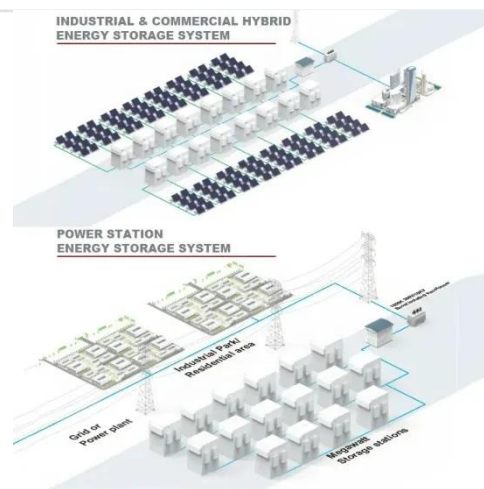

OUTDOOR TELECOM ENCLOSURE

With IP54/IP55 protection, anti-corrosion design, and intelligent temperature control, they are ideal for telecom base stations, remote power supply, and containerized microgrids.

[Get Price](#)

2025 SUNRANGE OUTDOOR ALUMINUM TELECOM ENCLOSURE ...

African Technical Support Our certified specialists provide support for outdoor