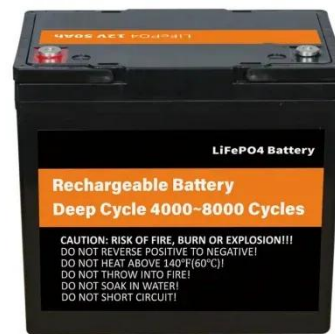

Solar light tower, Portable Mobile Solar powered lighting

The mobile solar light tower is a portable lighting system integrating solar panels, LED lighting, intelligent control, 4G monitoring system, communication base station, and a hybrid battery storage of solar ...