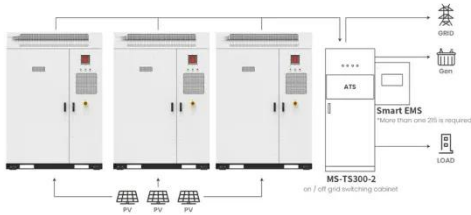

weight load ...

[Get Price](#)

Application scenarios of energy storage battery products

CHAD ENERGY STORAGE SYSTEM MANUFACTURERS

A 5kW solar battery serves as a vital energy storage solution for homes, allowing you to store excess energy generated from solar panels. Typically, these batteries can deliver about 5 kilowatts of power, ...