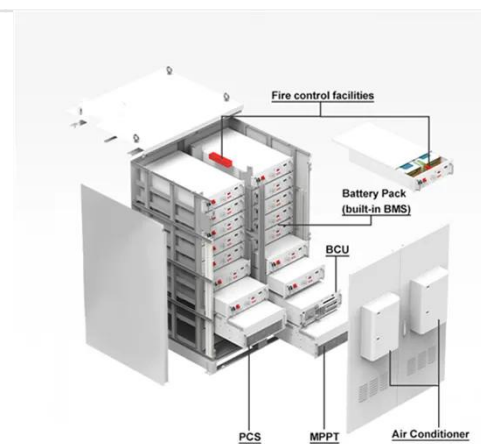

Amazon : 300ah Battery

12V 300Ah MINI LiFePO4 Lithium Battery, Bluetooth Lithium Battery, 200A BMS, up to 15000 Cycles, Max.3840Wh Energy with Low Temp Cut off, Perfect for RV, Solar, Trolling Motor

[Get Price](#)

Contact Us

For catalog requests, pricing, or partnerships, please visit:
<https://k3gizycko.pl>