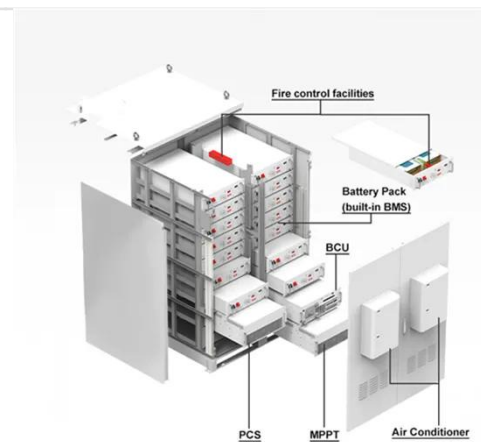

communication cabinet-Outdoor cabinet-Shenzhen Yitong ...

communication cabinet Product Overview: The outdoor communication integrated power cabinet solution is designed for industries such as government, power, military, banking, ...

[Get Price](#)