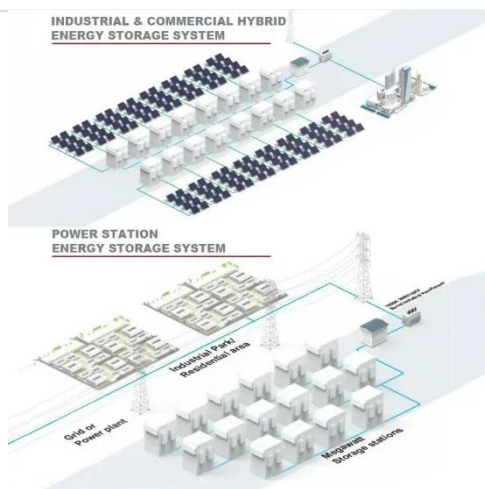

Telecom Cabinet Power System and Telecom Batteries calculation ...

Telecom cabinet power systems play a vital role in ensuring the smooth operation of communication networks. These systems house essential components that distribute, convert, and ...

[Get Price](#)

UNDERSTANDING THE STRUCTURE OF OUTDOOR ...

This comprehensive guide delves into the intricacies of battery storage cabinets, exploring their design, functionality, and the technological advancements that make them indispensable in modern energy ...

[Get Price](#)

Outdoor telecom power system components: rectifiers and batteries

It combines the telecom rectifier, battery, and supporting equipment to deliver consistent dc power to your telecom devices. ESTEL's product lineup includes the Telecom Rectifier System, ...

[Get Price](#)