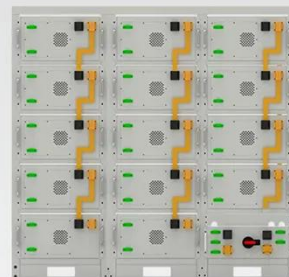

[Get Price](#)

WO2024060817A1

Disclosed in the present invention is a wind-solar complementary 5G integrated energy-saving cabinet, comprising a cabinet body.

[Get Price](#)

Battery String-S224

- 1C Charge/Discharge
- Easy configuration and maintenance
- Power supply can be single battery string or parallel battery strings