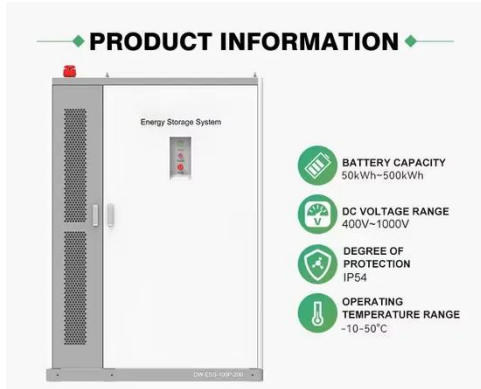

Construction of wind and solar complementary solar telecom integr

5 construction trends to watch in 2026 , Construction Dive

5 construction trends to watch in 2026
Contractors will be keeping tabs on material costs, data center demand, interest rates and more this year.

[Get Price](#)

The top commercial contractors of 2025 , Construction Dive

The top commercial contractors of 2025
Turner maintained the No. 1 spot for another year, Bechtel reclaimed second place and HITT made its top 10 debut after a huge revenue boost.

[Get Price](#)