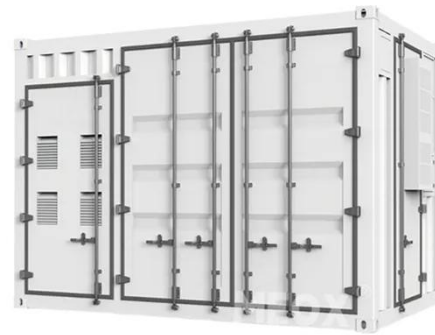

IP66 OUTDOOR CABINET , ICEENG CABINET

Battery swapping station external energy storage cabinet grid-connected type Battery Swapping Station (BSS) proposes an alternative way of refueling Electric Vehicles (EVs) that can lead towards a ...