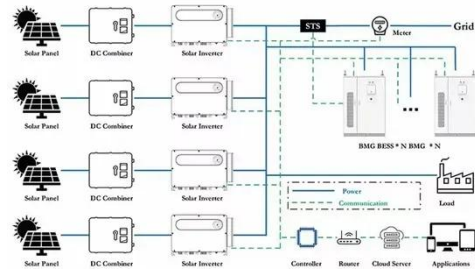

Double Glass Sunrooms

Shop high-quality double glass sunrooms from reliable suppliers. Enjoy durable, modern designs perfect for any outdoor space. Customize your sunroom today!

[Get Price](#)

12 ft. x 14 ft. Aluminum Double Door Sunroom

Create your dream outdoor oasis with the Domi wall-mounted Sunroom, combining elegance, functionality and durability. Enjoy a space bathed in natural light, perfect for all your outdoor needs.

[Get Price](#)

Sunroom - GEDELI

The Design of aluminum alloy and tempered glass gives you a protected and cozy feeling, like inside your home. The unique design allows for more effective control of the internal temperature, making it ...

[Get Price](#)