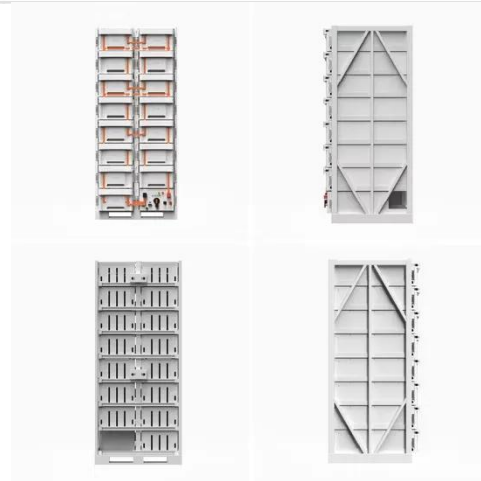

Lumon Sunrooms for Homeowners

Let Lumon connect you to the outdoors with a glass enclosure that will bring you warmth, tranquility and a dose of happiness to help you power through the