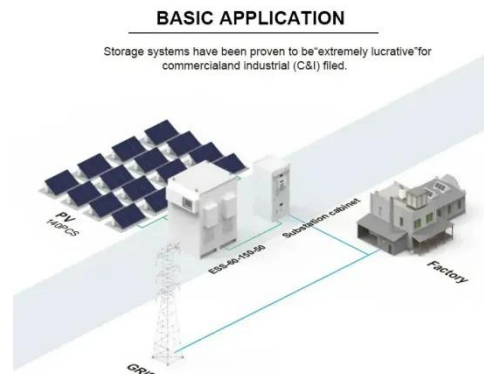

Outdoor cabinets as energy storage enclosure

Our outdoor cabinets, made of double-walled aluminum profiles, have been specially developed to reliably protect battery systems in outdoor areas.