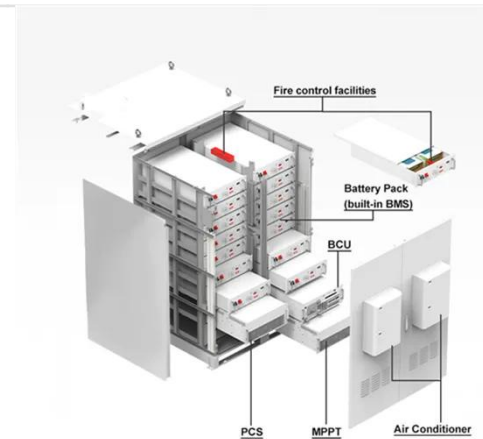

Botswana solar container lithium battery manufacturer

Custom Lithium Battery Solutions for Energy Storage in Botswana As a specialized energy storage lithium