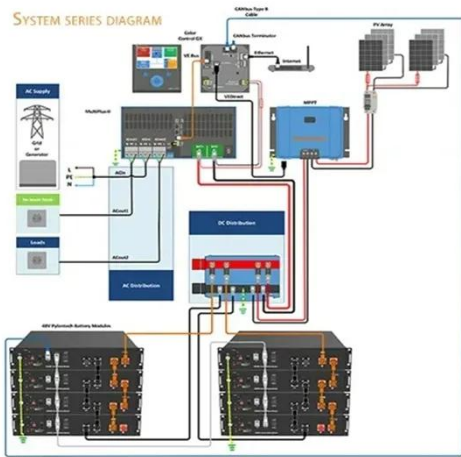

[Get Price](#)

Ways to remember North south east and west?

1. Never Eat Slimy Worms
2. Never Eat Soggy Weatbicks
3. Never Eat Shredred Wheat
4. Never Entertain Sexy Women
5. Now Exit Stupid Wikipedia
6. Never Ever swear, William
7. Never ...

[Get Price](#)

Power source Inverter gasoline generator GEI23006

PRODUCTS> Power source> GEI23006
Inverter gasoline generator Rated voltage(V):220-240~50Hz
Max.output(kW):2.0 Rated output: 1.8kW

[Get Price](#)

Grid tie inverter specifications Timor-Leste

Wholesale Grid-Tie Inverters for PV Systems? Simply put, a grid-tie inverter converts direct current (DC) into alternating current (AC) suitable for