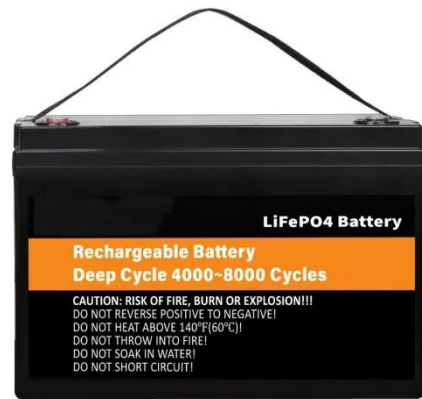

performance and efficiency across all your commercial and industrial undertakings.

[Get Price](#)

Where is cutter in the middle east?

If by "cutter" you mean "Qatar", then it is a peninsula connected to Saudi Arabia, protruding into the Persian Gulf. It is also quite close to the island country of Bahrain.

[Get Price](#)

200 kWh Battery Energy Storage System , BESS Cabinets

We offer 200 kWh battery energy storage systems to enhance energy efficiency and ensure reliable power management. High-performance BESS cabinets for commercial and industrial use.

[Get Price](#)