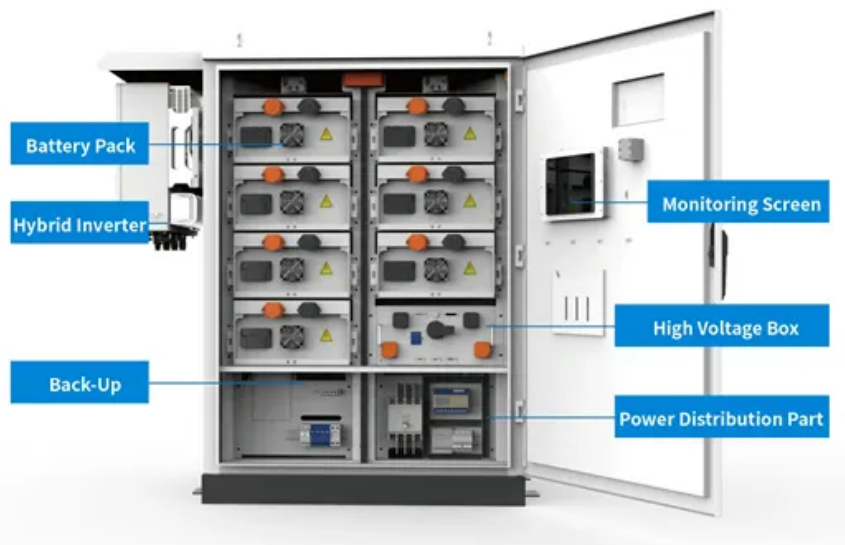

Electricity rates lesotho

Overview

The residential electricity price in Lesotho is LSL 2. These retail prices were collected in June 2025 and include the cost of power, distribution and transmission, and all taxes and fees. Except where otherwise noted, content on this site is licensed under a Creative Commons Attribution 4. Compare Lesotho. MASERU – Basotho consumers, already grappling with a high cost of living are facing a nearly 10 percent hike in electricity tariffs. Understandably, many Basotho are outraged.