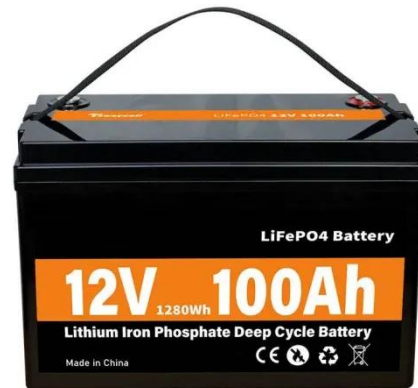

TruckVault

Designed based on feedback from Emergency Responders in the field, the line features various configurations of drawers for storage, cubbies for gear, magnetic map boards for command planning, ...

[Get Price](#)

Foldable & Modular Emergency Container Housing , Fast Disaster ...

Discover how next-generation foldable and modular emergency container housing accelerates disaster relief, emergency response, and rapid deployment in crisis zones worldwide.

[Get Price](#)

FORTS ACE Shelter , Explore Mobile Shelter Solutions -- FORTS USA

Meet the FORTS ACE -- a rapidly deployable, fold-out shelter system engineered for command, control, and emergency medical operations in any terrain. Compact in transport and powerful in function, the ...

[Get Price](#)