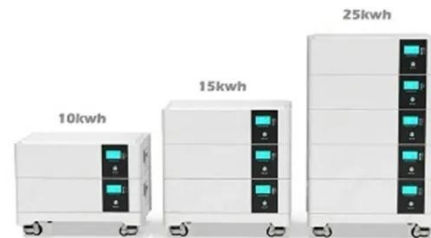

Mobile Command Trailer

Simply roll up and take command with our ops-ready Mobile Command trailers, packed with intuitive storage solutions for all the kit and equipment you need to effectively coordinate emergency ...