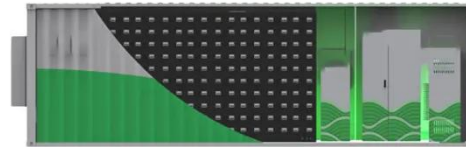

NavePoint 42U Server Rack Cabinet, Fan Compatible Top, Perforated ...

The NavePoint Commercial Series cabinets are perfect for your high-density networking applications. These stylish yet robust enclosures are compatible with Dell, HP and IBM servers and computers ...